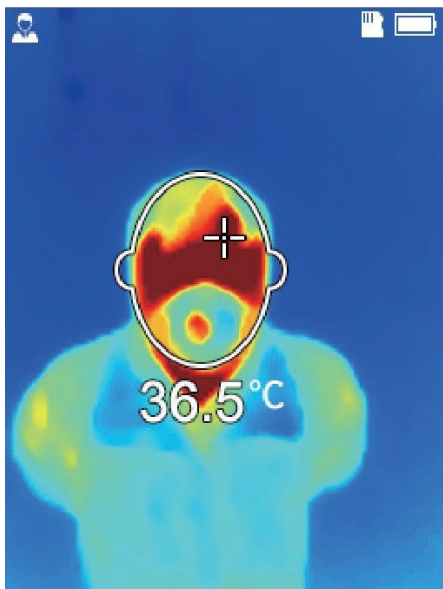

## Feel safe with thermography

### Simple thermography

KT-120M is a special camera. Economical, practical and handy, it is a powerful tool in preventing or limiting epidemics.

The user can measure the temperature with **0.5°C** accuracy. An alarm will sound if the threshold value is exceeded. All this in order to quickly and efficiently detect people with fever - e.g. infected with a virus giving such symptoms.

### Application

KT-120M is used wherever many people need to be tested for body temperature. Particularly useful in:

- factories,
- schools,
- shopping malls,
- office buildings.

## Features

- measuring range 20°C...50°C
- accuracy up to  $\pm 0.5^\circ\text{C}$
- fast temperature measurement
- automatic signalling of fever detection
- saving IR images to SD card or directly to a PC
- built-in Li-Ion battery with 8-hour working time
- interfaces: microUSB 2.0 type C, SD slot
- can be set up on a tripod